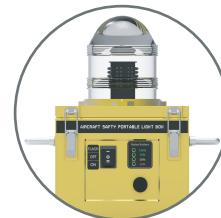

B.S.E.ELECTRONIC CO.,LTD

BSE-PL-CR-001

Aircraft Safty Portable

Light Box

Aircraft Safty Portable Light Box

Model: BSE-PL-CR-001

BSE-PL-CR-001 is an ultimate functional Aircraft Safty Portable Light Box

- Used for increasing the efficiency for Aircraft Safty Warning Light System
- Long Lasting Battery Life Time
- Solidly Built Case for any weather and Easy to access for Maintenance

Specifications

Lens Type	Polycarbonate Lens, Clear or Red
Light source	Ultra high intensity LED (RED)
Light Color	RED
LED Rated Lifetime	100,000 hr
Battery Type	Sealed lead acid 12V 14Ah free maintenance
Charging	13-15 VDC
Light Intensity	>20cd/m2
Switch Mode	ON/OFF/FLASH
Working time	>15Hour Steady burning
Operating temperature	range -30° to 60° Celsius
Dimensions (HxWxL)	230 x 343 x 190 mm
Body	Cast aluminum housing with yellow powder coated
Weight	7 Kg
IP Rating	IP67