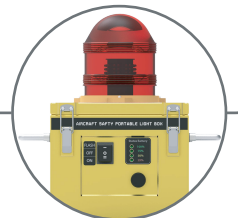

Red Polycarbonate