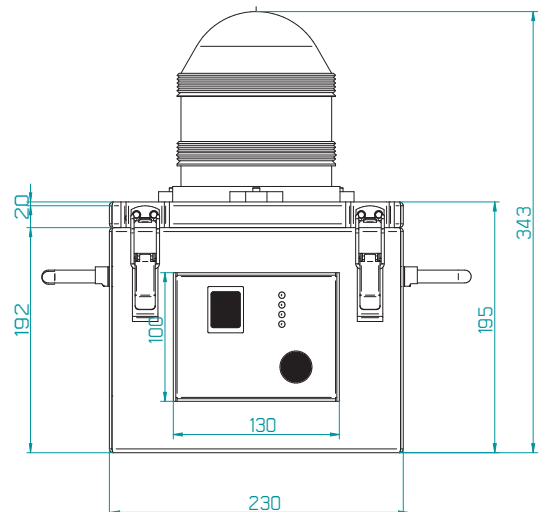

B.S.E.ELECTRONIC CO.,LTD

BSE-PL-CR-001

Aircraft Safty Portable

Light Box

Aircraft Safty Portable Light Box

Model: BSE-PL-CR-001

BSE-PL-CR-001 is an ultimate functional Aircraft Safty Portable Light Box

- Used for increasing the efficiency for Aircraft Safty Warning Light System
- Long Lasting Battery Life Time
- Solidly Built Case for any weather and Easy to access for Maintenance

Specifications

Lens Type	Polycarbonate Lens, Clear or Red
Light source	Ultra high intensity LED (RED)
Light Color	RED
LED Rated Lifetime	100,000 hr
Battery Type	Sealed lead acid 12V 14Ah free maintenance
Charging	13-15 VDC
Light Intensity	>20cd/m2
Switch Mode	ON/OFF/FLASH
Working time	>15Hour Steady burning
Operating temperature	range -30° to 60° Celsius
Dimensions (HxWxL)	230 x 343 x 190 mm
Body	Cast aluminum housing with yellow powder coated
Weight	7 Kg
IP Rating	IP67

Clear Polycarbonate

Red Polycarbonate

Drawing

SD-SA-01 Rev:00(18082018)

TEL: 0-2803-6303-4 FAX: 0-2803-7636

<http://www.bseeelectronic.com> ,<http://www.oblight.net>

Rev:24032023

SD-SA-01 Rev:00(18082018)