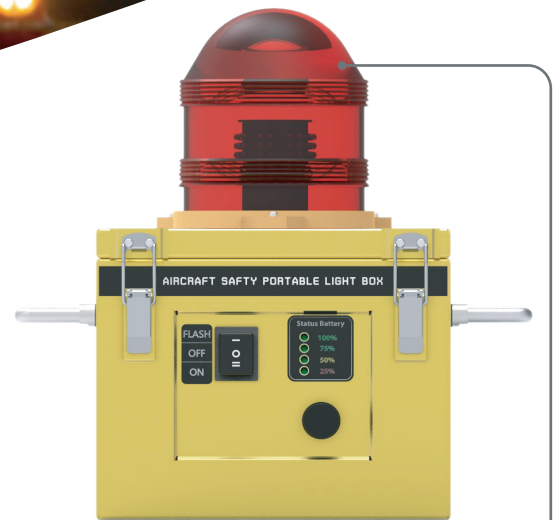

B.S.E.ELECTRONIC CO.,LTD

BSE-PL-CR-001

Aircraft Safty Portable

Light Box

Aircraft Safty Portable Light Box

Model: BSE-PL-CR-001

BSE-PL-CR-001 is an ultimate functional Aircraft Safty Portable Light Box

- Used for increasing the efficiency for Aircraft Safty Warning Light System
- Long Lasting Battery Life Time
- Solidly Built Case for any weather and Easy to access for Maintenance

Specifications

Lens Type	Polycarbonate Lens, Clear or Red
Light source	Ultra high intensity LED (RED)
Light Color	RED
LED Rated Lifetime	100,000 hr
Battery Type	Sealed lead acid 12V 14Ah free maintenance
Charging	13-15 VDC
Light Intensity	>20cd/m2
Switch Mode	ON/OFF/FLASH
Working time	>15Hour Steady burning
Operating temperature	range -30° to 60° Celsius
Dimensions (HxWxL)	230 x 343 x 190 mm
Body	Cast aluminum housing with yellow powder coated
Weight	7 Kg
IP Rating	IP67